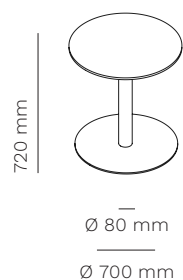

250  
250

**mara**<sup>®</sup>

**DESCRIPTION / DESCRIZIONE**

**en** Mara offers different solutions of central base tables to complete the other collection.  
**Made of durable and easy to maintain materials, they are available in a wide range of shapes, sizes and finishes.**  
**They are an ideal solutions for cafeterias, bistros, restaurants and office spaces.**

250  
250

top  
Ø 800 - 1200 mm  
800 - 1200 x 800 - 1200 mm

250  
250 x 16

top  
Ø 1000 - 1600 mm  
1000 - 1400 x 1000 - 1400 mm

**outdoor version**  
versione outdoor

**ACCESSORIES / ACCESSORI**

**foot levelers**  
piedini livellatori